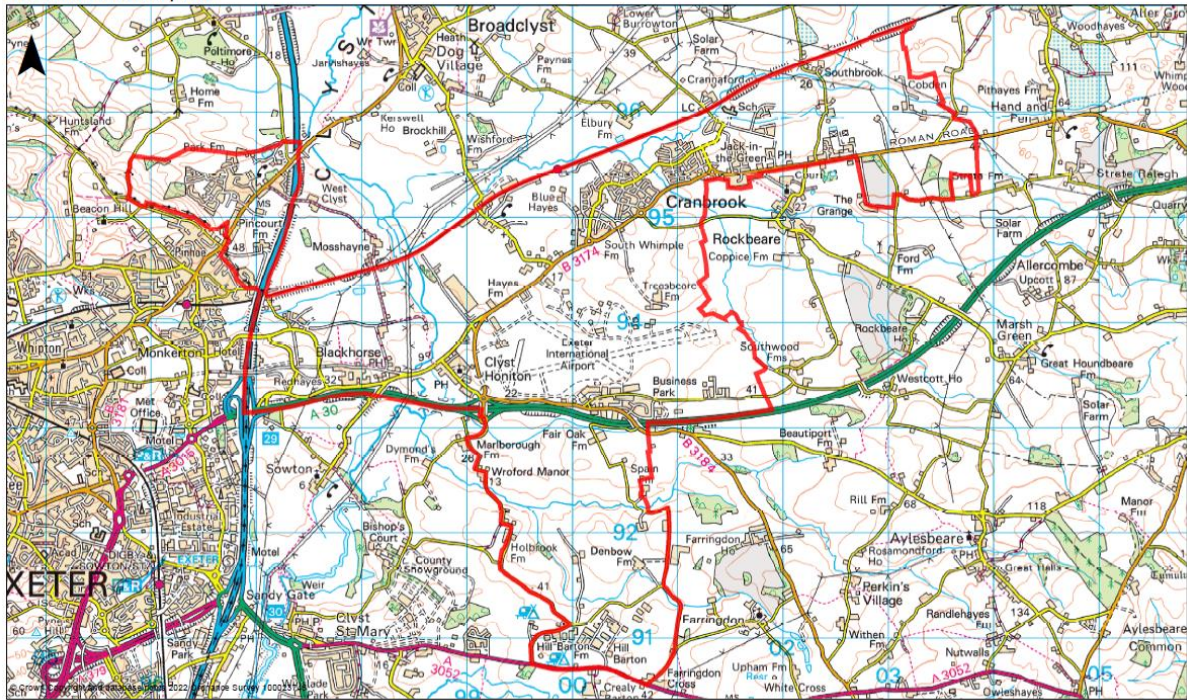

East Devon District Council
LOCAL DEVELOPMENT ORDER

Map 1

DH LDO Revised plan

Map Tile: SY0093NW Full Reference: SY00227 93722